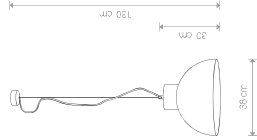

## HIGH-BAY

stal nierdzewna / painted steel / stainless steel / chrom

5066 ○ WH 5067 ● BL

Ⓢ 1x E27 max 60W

WORKS 6510 CN/GY

WORKS 6508 WH/R

WORKS 6613 BL