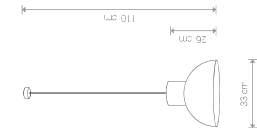

## HIGH-BAY

stal nierdzewna / painted steel / stainless steel / chrom

5066 ○ WH 5067 ● BL

Ⓢ 1x E27 max 60W

WORKS 6510 CN/GY

WORKS 6508 WH/R

WORKS 6613 BL